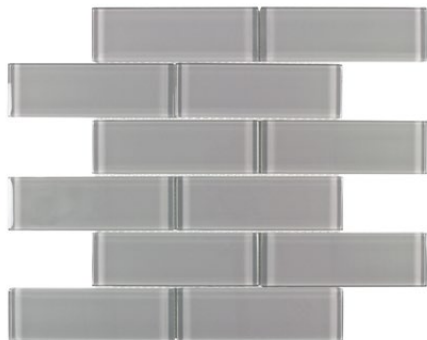

lexcotile & stone

a division of olympia tile (usa), inc.

ESSENTIALS
COLLECTION

ESSENTIALS

COLLECTION

Mist 2x6

Mist 4x8

Mist 3x12

Bamboo 2x6

Bamboo 4x8

Bamboo 3x12

Silk 2x6

Silk 4x8

Silk 3x12

ESSENTIALS

COLLECTION

PRODUCT SPECS

Piece Size: 11.81" x 11.81"
Chip Size: 2"x6"
Thickness: 8 mm
PCS/Box: 9
SQFT/Box: 8.73
Material: Glass

Piece Size: 3.86" x 7.8"
Chip Size: 4"x8"
Thickness: 8 mm
PCS/Box: 24
SQFT/Box: 5.04
Material: Glass

Piece Size: 2.95" x 11.73"
Chip Size: 3"x12"
Thickness: 8 mm
PCS/Box: 24
SQFT/Box: 5.76
Material: Glass

Application

Residential/Commercial

Presentation

Mesh Mounted
Loose Piece

Recommended Uses

- | | |
|---|---|
| <input checked="" type="checkbox"/> Interior Wall | <input checked="" type="checkbox"/> Exterior Wall |
| <input type="checkbox"/> Interior Floor | <input type="checkbox"/> Exterior Floor |
| <input checked="" type="checkbox"/> Backsplash | <input checked="" type="checkbox"/> Interior Countertop |
| <input checked="" type="checkbox"/> Shower / Wet Area | <input type="checkbox"/> Exterior Countertop |
| <input checked="" type="checkbox"/> Fireplace Surrounds | <input type="checkbox"/> Pool / Fountain |