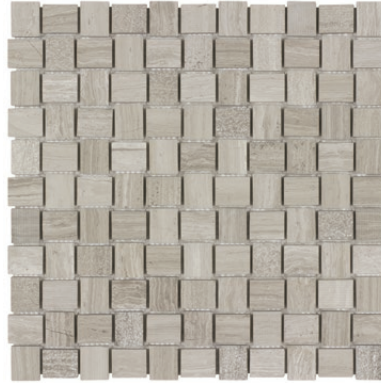

RIDGE HILLS

COLLECTION

Sandstone

Driftwood*