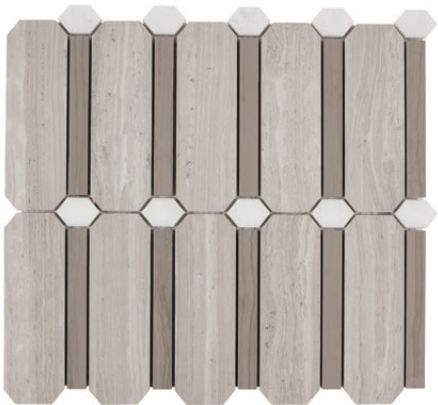

lexcotile & stone
a division of olympia tile (usa), inc.

RIDGE HILLS

COLLECTION

RIDGE HILLS

COLLECTION

Villager

Sandstone

Stoney Fields

Gateway

Paramount*

Driftwood*

Driftwood Pencil

RIDGE HILLS

COLLECTION

PRODUCT SPECS

Sheet Size: 12" x 12"
 Chip Size: Multi-Sized
 Thickness: 8 mm
 PCS/Box: 9
 SQFT/Box: 9
 Material: Thassos | Athens Gray
 Wooden Gray

Sheet Size: 11.75" x 11.75"
 Chip Size: 1" x 0.75"
 Thickness: 8 mm
 PCS/Box: 9
 SQFT/Box: 8.721
 Material: Wooden Gray

Sheet Size: 9.84" x 11.81"
 Chip Size: 2" x 4"
 Thickness: 10 mm
 PCS/Box: 9
 SQFT/Box: 7.272
 Material: Wooden Gray