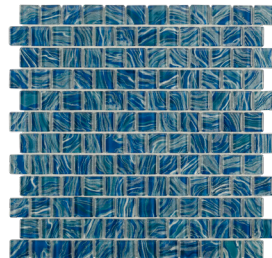

1.89" x 11.81"

Coverage: 0.155 sqft/pc

*sold by the box

**High Tide
Sky Blue 1x2**

ANTHOHTSB12

11.81" x 11.81"

Coverage: 0.968 sqft/pc

**High Tide
Sky Blue 1x1**

ANTHOHTSB11

11.81" x 11.81"

Coverage: 0.968 sqft/pc

**High Tide
Sky Blue 3x12**

ANTHOHTSB312

2.91" x 11.81"

Coverage: 0.238 sqft/pc

*sold by the box

**Ocean Sparkle
Sky Blue 2x12**

ANTHOOSSB212

1.89" x 11.81"

Coverage: 0.155 sqft/pc

*sold by the box

High Tide Navy 1x2

ANTHOHTN12

11.81" x 11.81"

Coverage: 0.968 sqft/pc

High Tide Navy 1x1

ANTHOHTN11

11.81" x 11.81"

Coverage: 0.968 sqft/pc

High Tide Navy 3x12

ANTHOHTN312

2.91" x 11.81"