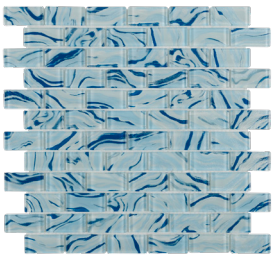

PRODUCTS

High Tide Grey 1x2

ANTHOHTG12

11.81" x 11.81"

Coverage: 0.968 sqft/pc

High Tide Grey 1x1

ANTHOHTG11

11.81" x 11.81"

Coverage: 0.968 sqft/pc

High Tide Grey 3x12

ANTHOHTG312

2.91" x 11.81"

Coverage: 0.238 sqft/pc

*sold by the box

Ocean Sparkle Grey 2x12

ANTHOOSG212

1.89" x 11.81"

Coverage: 0.155 sqft/pc

*sold by the box

**High Tide
Sky Blue 1x2**

ANTHOHTSB12

11.81" x 11.81"

Coverage: 0.968 sqft/pc

**High Tide
Sky Blue 1x1**

ANTHOHTSB11

11.81" x 11.81"

Coverage: 0.968 sqft/pc

**High Tide
Sky Blue 3x12**

ANTHOHTSB312

2.91" x 11.81"

Coverage: 0.238 sqft/pc

*sold by the box