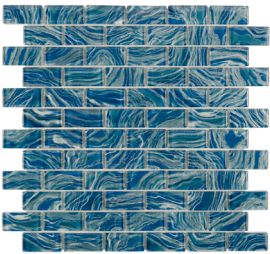

1.89" x 11.81"

Coverage: 0.155 sqft/pc

*sold by the box

**High Tide
Sky Blue 1x2**

ANTHOHTSB12

11.81" x 11.81"

Coverage: 0.968 sqft/pc

**High Tide
Sky Blue 1x1**

ANTHOHTSB11

11.81" x 11.81"

Coverage: 0.968 sqft/pc

**High Tide
Sky Blue 3x12**

ANTHOHTSB312

2.91" x 11.81"

Coverage: 0.238 sqft/pc

*sold by the box

**Ocean Sparkle
Sky Blue 2x12**

ANTHOOSSB212

1.89" x 11.81"

Coverage: 0.155 sqft/pc

*sold by the box

High Tide Navy 1x2

ANTHOHTN12

11.81" x 11.81"

Coverage: 0.968 sqft/pc

High Tide Navy 1x1

ANTHOHTN11

11.81" x 11.81"

Coverage: 0.968 sqft/pc

High Tide Navy 3x12

ANTHOHTN312

2.91" x 11.81"