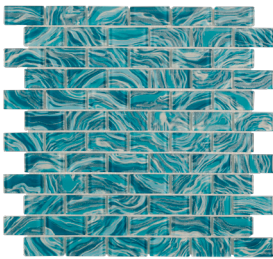

PRODUCTS

High Tide
Turquoise 1x2
ANTHOHTT12
11.81" x 11.81"
Coverage: 0.968 sqft/pc

High Tide
Turquoise 1x1
ANTHOHTT11
11.81" x 11.81"
Coverage: 0.968 sqft/pc

High Tide
Turquoise 3x12
ANTHOHTT312
2.91" x 11.81"
Coverage: 0.238 sqft/pc
*sold by the box

Ocean Sparkle
Turquoise 2x12
ANTHOOST212
1.89" x 11.81"
Coverage: 0.155 sqft/pc
*sold by the box

High Tide Teal 1x2
ANTHOHTTE12
11.81" x 11.81"
Coverage: 0.968 sqft/pc

High Tide Teal 1x1
ANTHOHTTE11
11.81" x 11.81"
Coverage: 0.968 sqft/pc