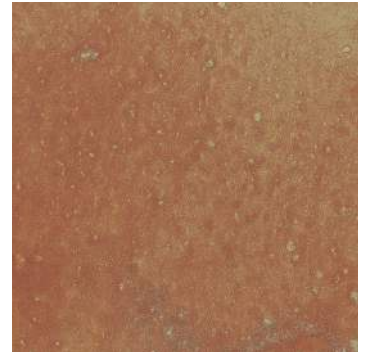

# CASA

*Casa is available in four different colors ranging from traditional to modern, each capable of faithfully mimicking the outer appearance of Italian Cotto, as well as its sophisticated and never boring tones.*

**COLOR BODY PORCELAIN**

16"x16" Matte (Rectified) & 12"x13" Matte Hex Mosaic

Blue Lagoon

Dark Peat

Goldensun

Red Flame

**TRIMS**

Contact your local sales rep for trim solutions.