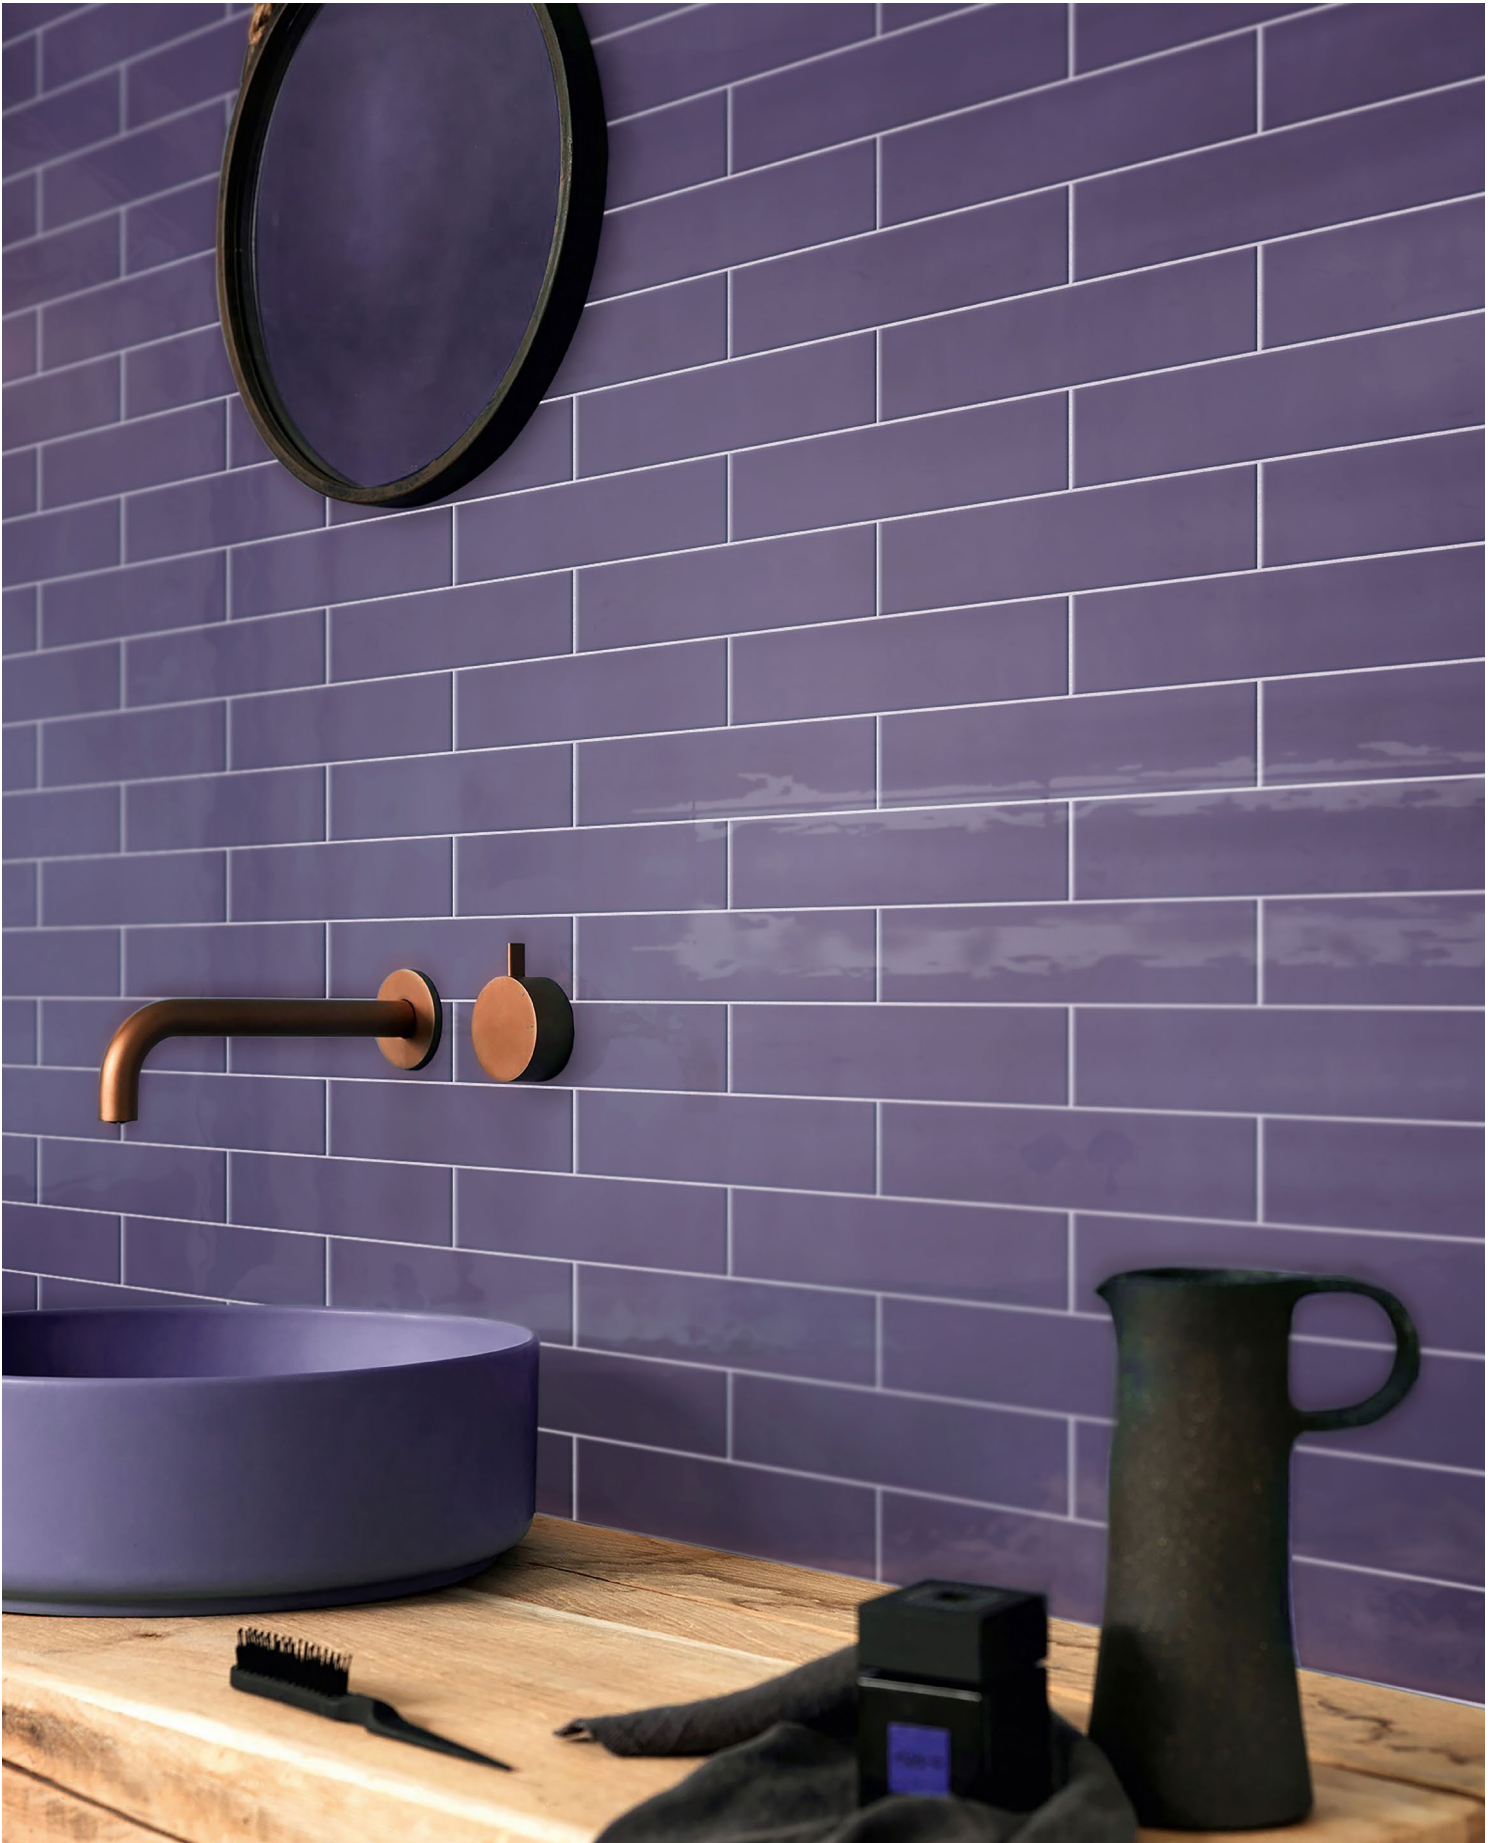

WARM GREY 3" x 6" Glossy

LINEN (Bone) 3" x 6" Matte

COOL GREY 3" x 6" Glossy

BLACK 3" x 6" Glossy

WHITE 3" x 12" Glossy

LINEN (Bone) 3" x 12" Matte

DEEP VIOLET 3" x 12" Glossy

PLATINUM GREY 3" x 6" Glossy