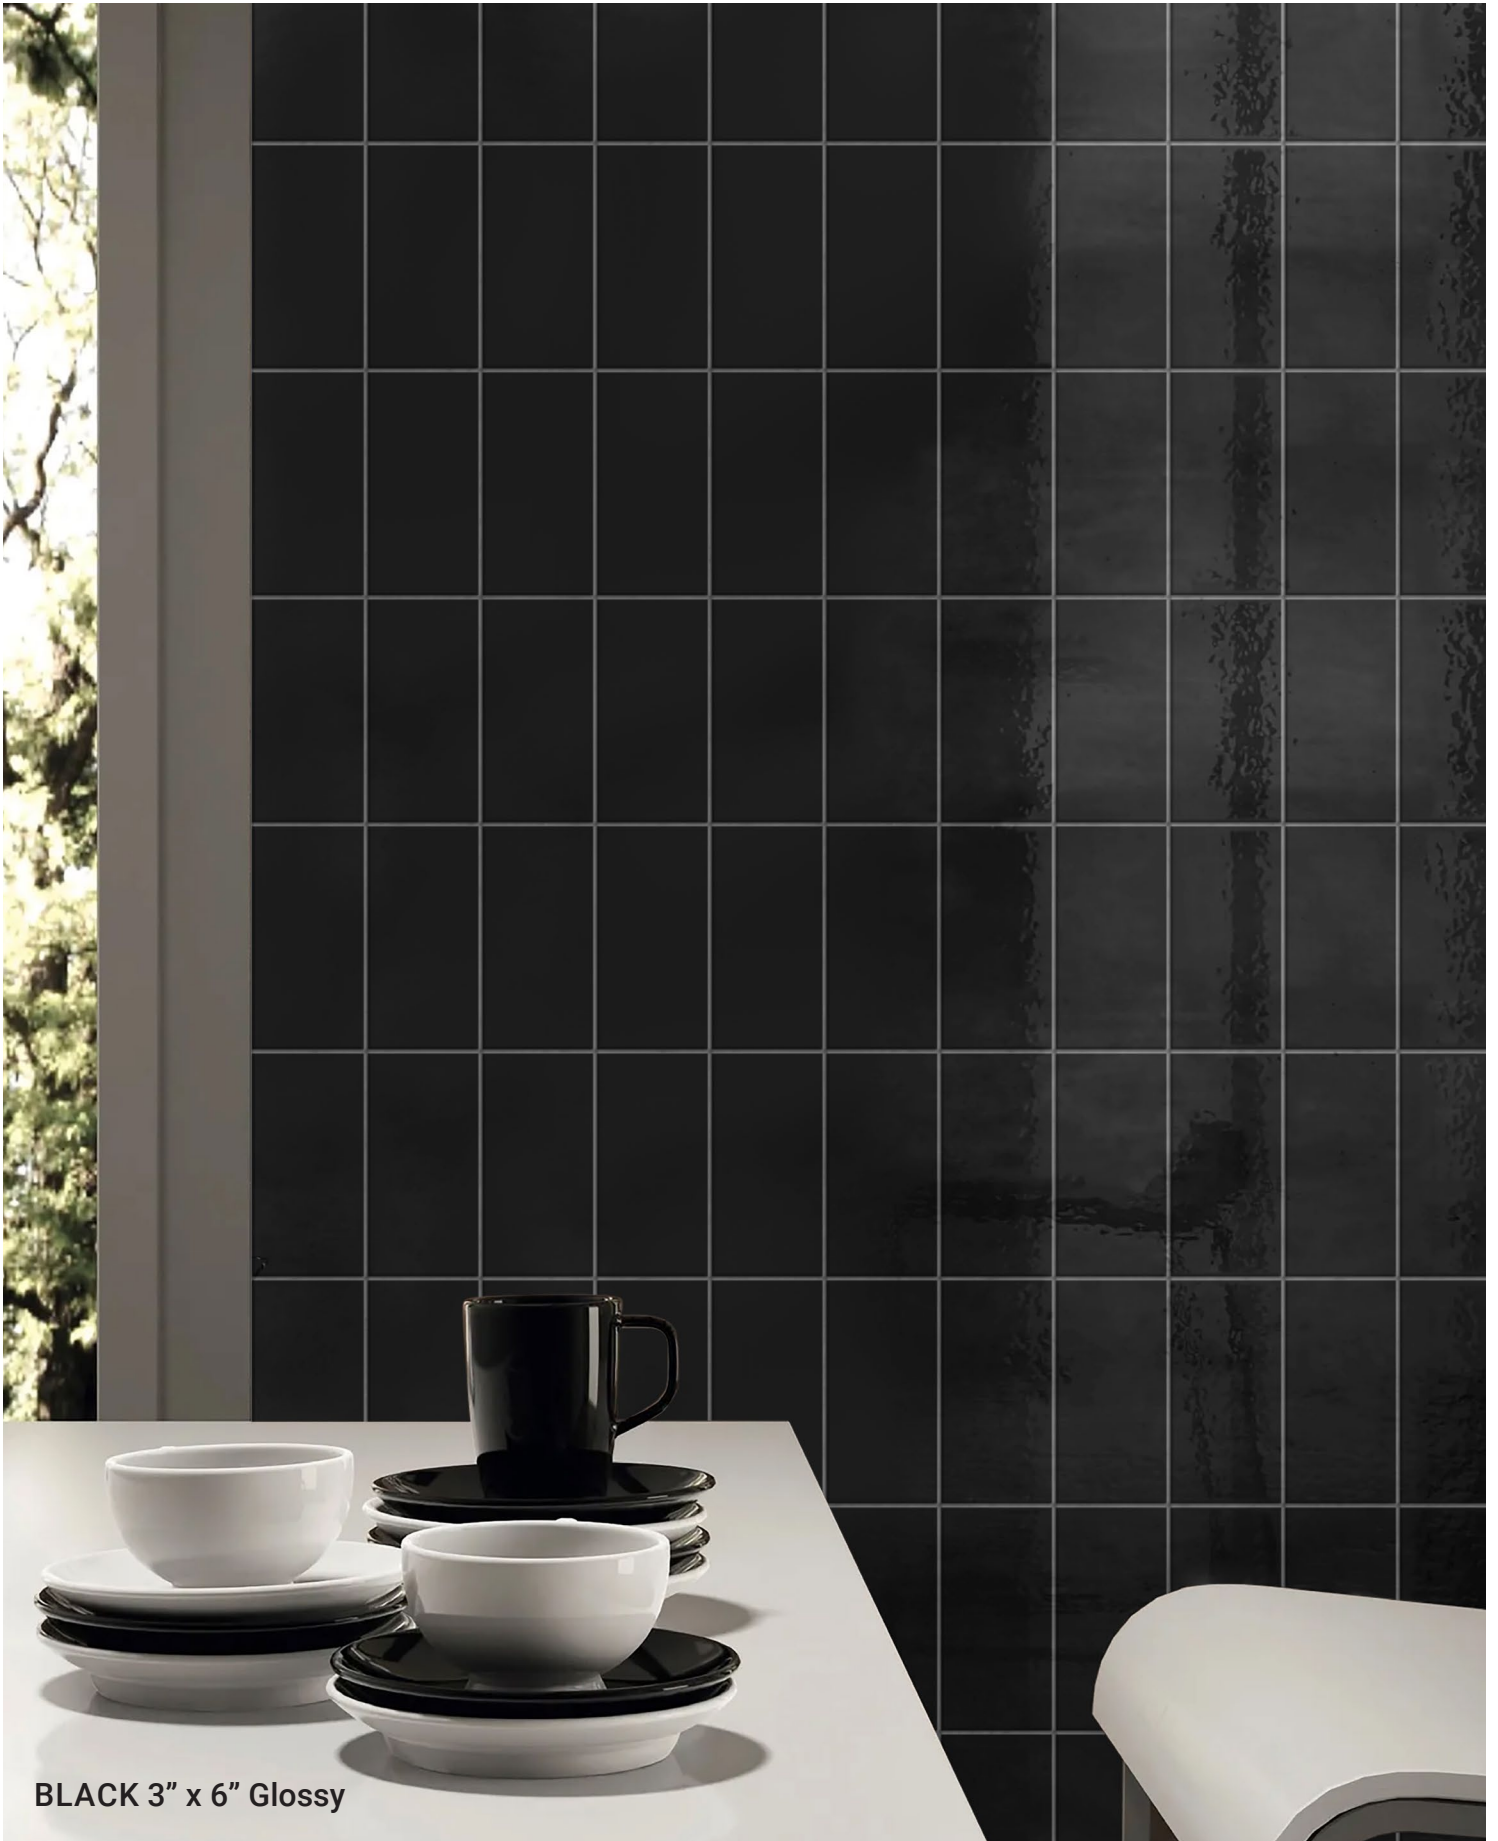

WARM GREY 3" x 6" Glossy

LINEN (Bone) 3" x 6" Matte

COOL GREY 3" x 6" Glossy

BLACK 3" x 6" Glossy

WHITE 3" x 12" Glossy

LINEN (Bone) 3" x 12" Matte

DEEP VIOLET 3" x 12" Glossy

PLATINUM GREY 3" x 6" Glossy